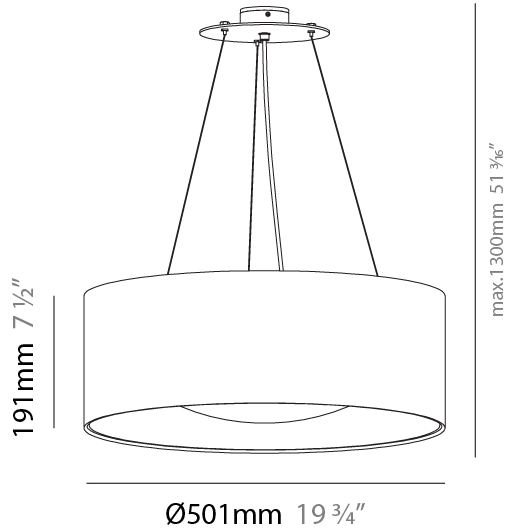

PROJECT _____
TYPE _____
SPECIFIER _____
QUANTITY _____
DATE _____

LID SUSPENSION

D91209-

base number   Finish
Options

1. To build a product code in our configurator select the specify button on the base model # product page
2. To build a manual product code on this datasheet choose from the options listed below in blue font and add the suffix to the base model #

GENERAL

Series: Lid _____
Brand: Milan _____
Division: Design _____
Mounting Type: Suspension _____
Mounting Location: Ceiling _____
Subcategory: Pendant _____

PHYSICAL

Shape: Cylinder _____
Diameter (mm): 501 _____
Diameter (in): 19 ³/₄ _____
Height (mm): 191 _____
Height (in): 7 ⁵/₁₆ _____
Light Distribution: Direct / Indirect _____
Diffuser: Satin Opal Acid-Etched Blown Glass. Internal Reflector in Stamped steel, finished in Metallic Gold Lacquer (similar to RAL 1036).
Fixture Finish: WHI / BLK _____
Holder Finish: MWL _____
Fixture Material: Kalmar _____
Cable Details: Transparent _____

ELECTRICAL

Number of Lamps: 1 _____
Lamp Type: LED Retrofit _____
Bulb Included: Bulb Not Included _____
Total Output Wattage (W): 17 _____
Max. Wattage Per Lamp (W): 17 _____
Lamp Base: E26 _____
Input Voltage (V): 120 _____
Upon Request: 277Vac / GU24 _____

LED

OPTICAL

RATINGS AND CERTIFICATIONS

Certified By: Certified for North American Standards _____
IP rating: IP20 _____