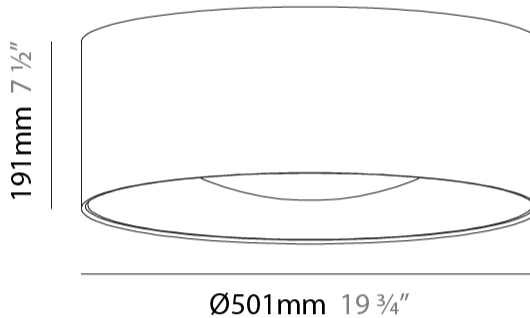

PROJECT	_____
TYPE	_____
SPECIFIER	_____
QUANTITY	_____
DATE	_____

LID SURFACE

D92252-

base number   Finish
Options

1. To build a product code in our configurator select the specify button on the base model # product page
2. To build a manual product code on this datasheet choose from the options listed below in blue font and add the suffix to the base model #

GENERAL

Series: Lid
Brand: Milan
Division: Design
Mounting Type: Surface
Mounting Location: Ceiling
Subcategory: Ambient

PHYSICAL

Shape: Cylinder
Diameter (mm): 501
Diameter (in): 19 3/4
Height (mm): 191
Height (in): 7 5/16
Light Distribution: Direct / Indirect
Diffuser: Satin Opal Acid-Etched Blown Glass. Internal Reflector in Stamped steel, finished in Metallic Gold Lacquer (similar to RAL 1036).
Fixture Finish: WHI / BLK
Holder Finish: MWL
Fixture Material: Kalmar
Cable Details: Transparent

ELECTRICAL

Number of Lamps: 1
Lamp Type: LED Retrofit
Bulb Included: Bulb Not Included
Max. Wattage Per Lamp (W): 17
Lamp Base: E26
Input Voltage (V): 120
Upon Request: 277Vac / GU24

LED

OPTICAL

RATINGS AND CERTIFICATIONS

Certified By: Certified for North American Standards
IP rating: IP20