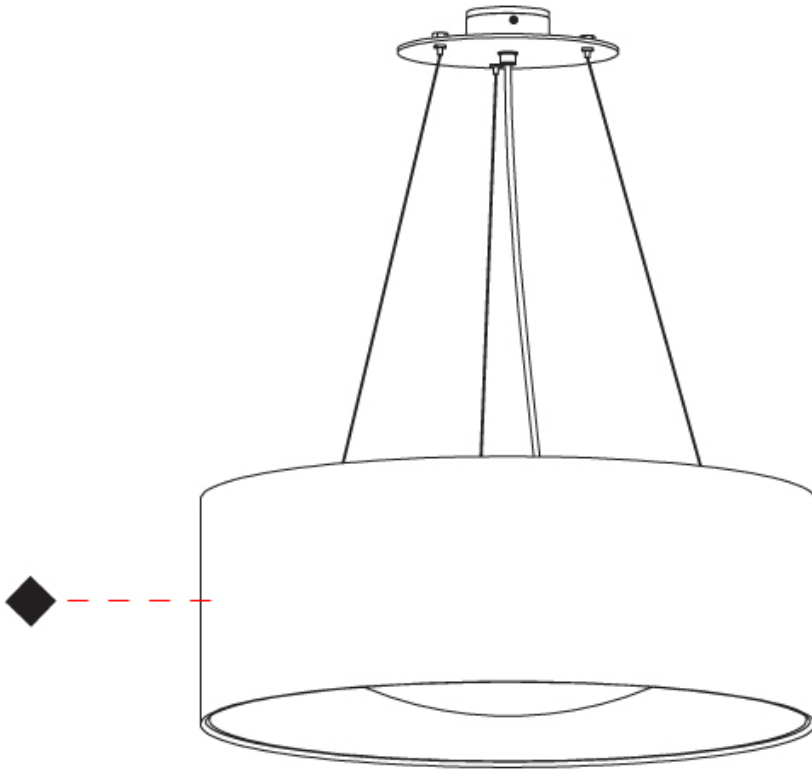

LID SUSPENSION

D91209-

PROJECT	_____
TYPE	_____
SPECIFIER	_____
QUANTITY	_____
DATE	_____

D