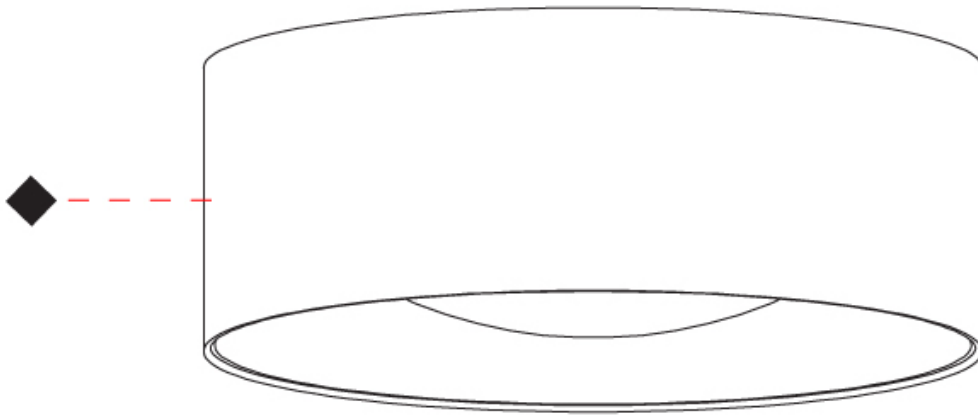

LID SURFACE

D92252-

PROJECT

TYPE

SPECIFIER

QUANTITY

DATE